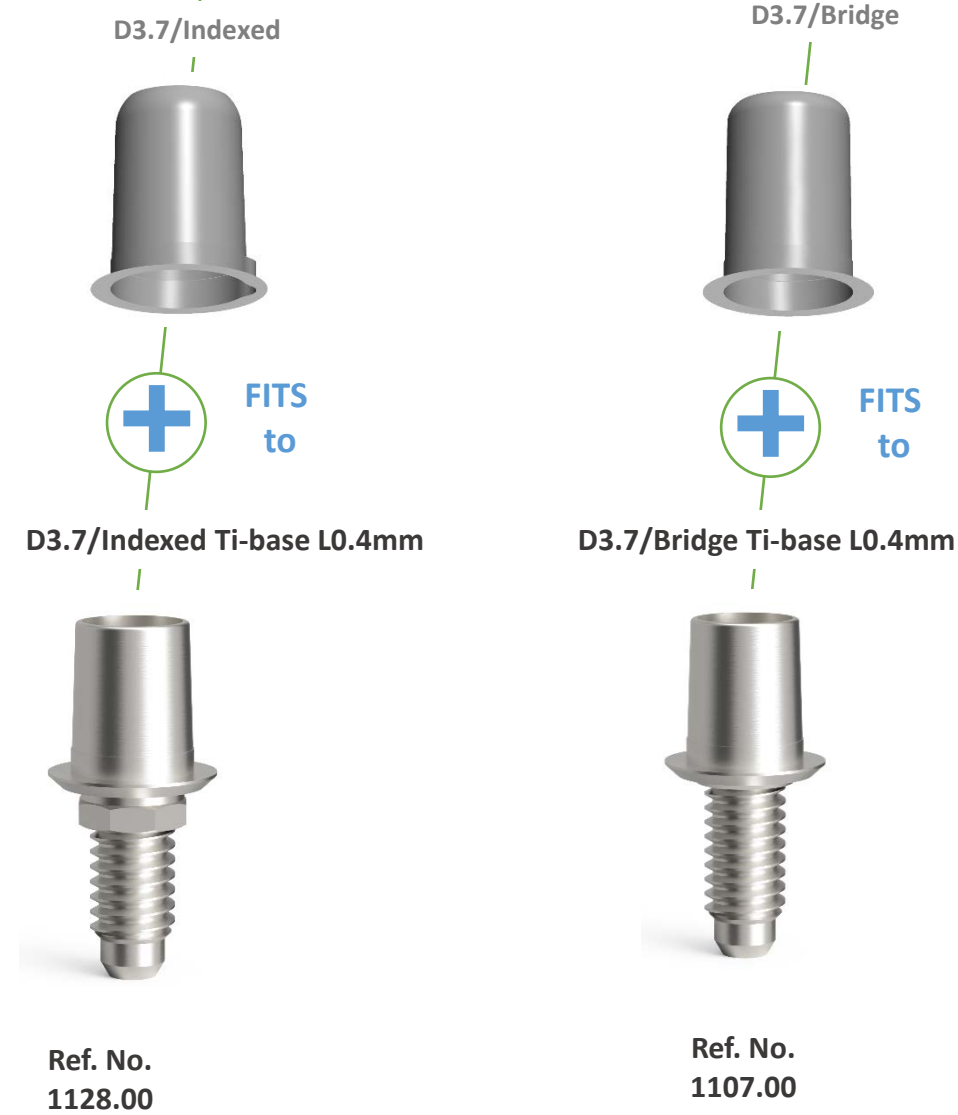

IMPLADENT®

LASAK IMPLADENT Ti-base D3.7 Dental wings library structure

Scanbody , indexed
Ref. No. 1801.00

Free library
LASAK_IMPLADENT_(Ti Base).zip

IMPLADENT®

LASAK IMPLADENT Ti-base D2.9 Dental wings library structure

Scanbody , indexed
Ref. No. 1802.00

Free library
LASAK_IMPLADENT_(Ti Base).zip

Ref. No.
1829.00

D2.9