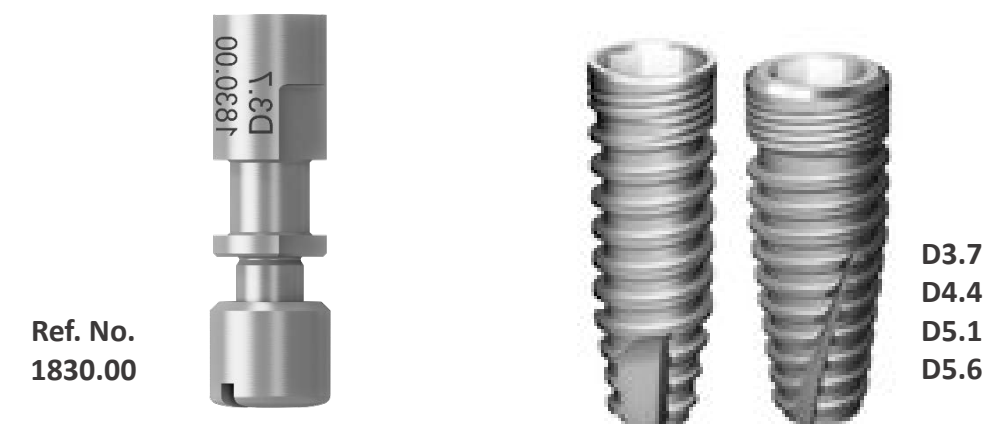

IMPLADENT®

LASAK IMPLADENT Ti-base D3.7 Dental wings library structure

Scanbody , indexed
Ref. No. 1801.00

Free library
LASAK_IMPLADENT_(Ti Base).zip

IMPLADENT®

LASAK IMPLADENT Ti-base D2.9 Dental wings library structure

Scanbody , indexed
Ref. No. 1802.00

Free library
LASAK_IMPLADENT_(Ti Base).zip

Ref. No.
1829.00

D2.9