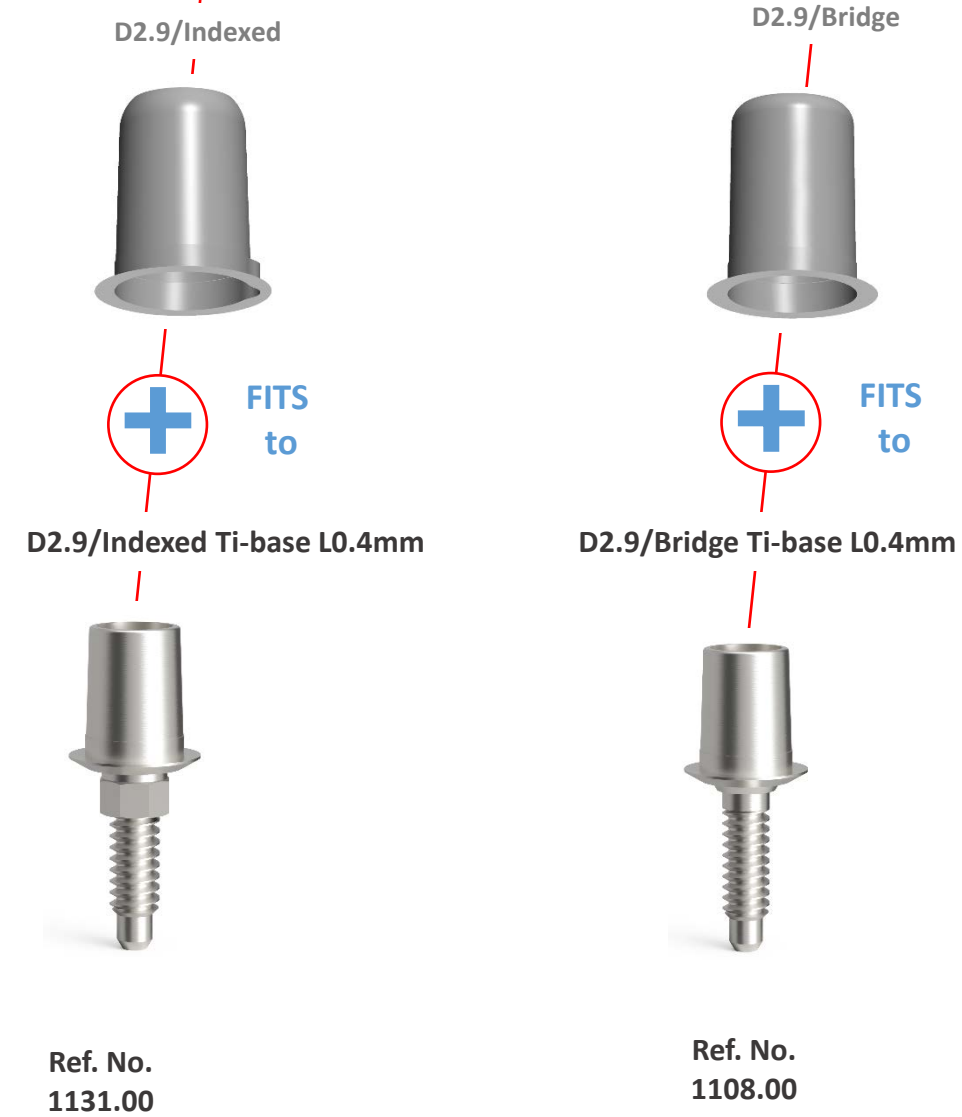

IMPLADENT®

LASAK IMPLADENT Ti-base D3.7 Dental wings library structure

Scanbody , indexed
Ref. No. 1801.00

Free library
LASAK_IMPLADENT_(Ti Base).zip

IMPLADENT®

LASAK IMPLADENT Ti-base D2.9 Dental wings library structure

Scanbody , indexed
Ref. No. 1802.00

Free library
LASAK_IMPLADENT_(Ti Base).zip

Ref. No.
1829.00

D2.9